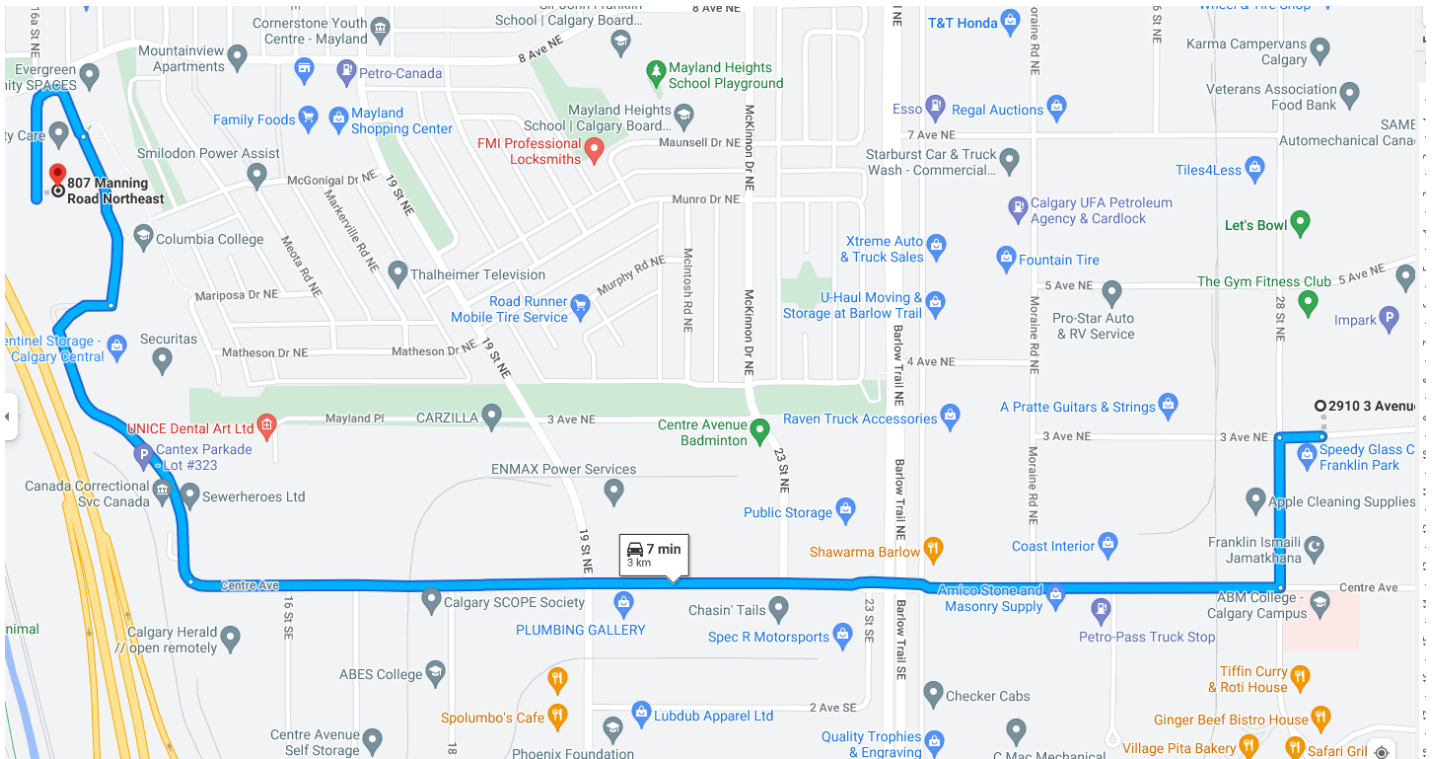

RIEL Institute has moved locations!

Our new address is

807 Manning Road NE  
Calgary, AB T2E 7M8

The new location is located directly on the  
Columbia College Campus

This map is a large-scale showing location in the NE

This map shows driving directions from our previous address

This map shows Transit directions from Barlow/Max Bell LRT Station  
 From Marlborough LRT Station, the best way is to take the LRT to  
 Barlow/Max Bell Station and then follow the below route